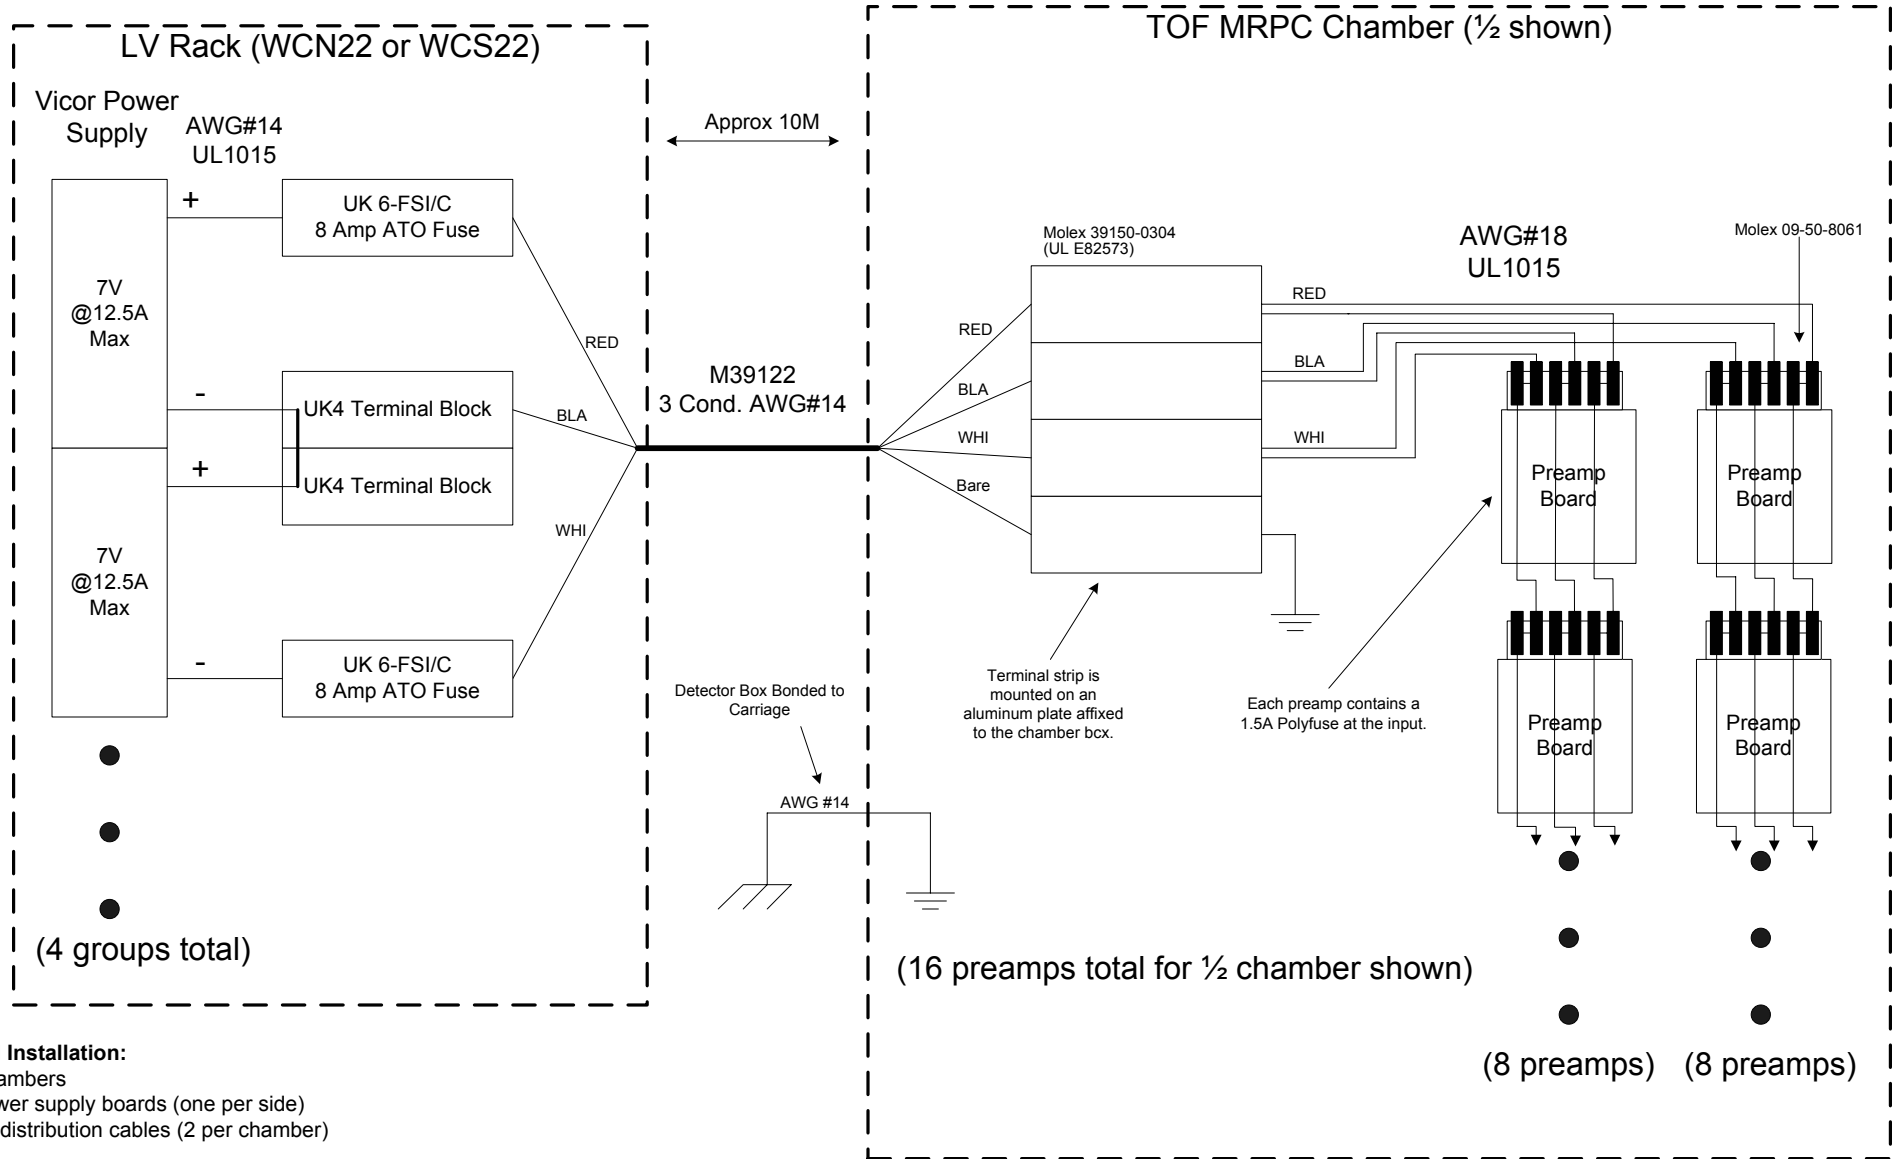

TOF.W Preamp Low Voltage Supply Cabling (1/8 shown)

- Total Installation:**
- 4 Chambers
 - 2 Power supply boards (one per side)
 - 8 LV distribution cables (2 per chamber)